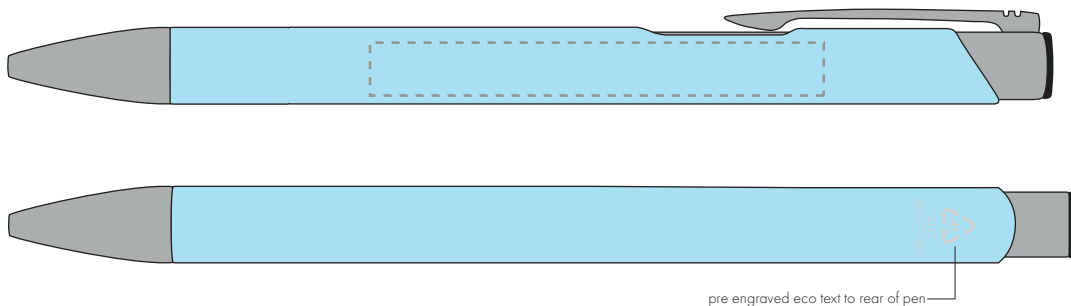

Your Ref:
Our Ref:

Quantity:
Version: 1

Product Code: TPC982001
Product Colour: PASTEL BLUE

PRINTING CONCERNS:

We stock this item in the following colours

**PANTONE REFERENCE(S)**

- Colour 1
- Colour 2
- Colour 3
- Colour 4

ARTWORK SCALE 100%

ARTWORK SCALE 100%
Side Print Area:
60mm x 7mm

Product Image for visualisation
- colours may vary

The dashed line is to demonstrate print area and will not appear on your printed item

PLEASE NOTE: